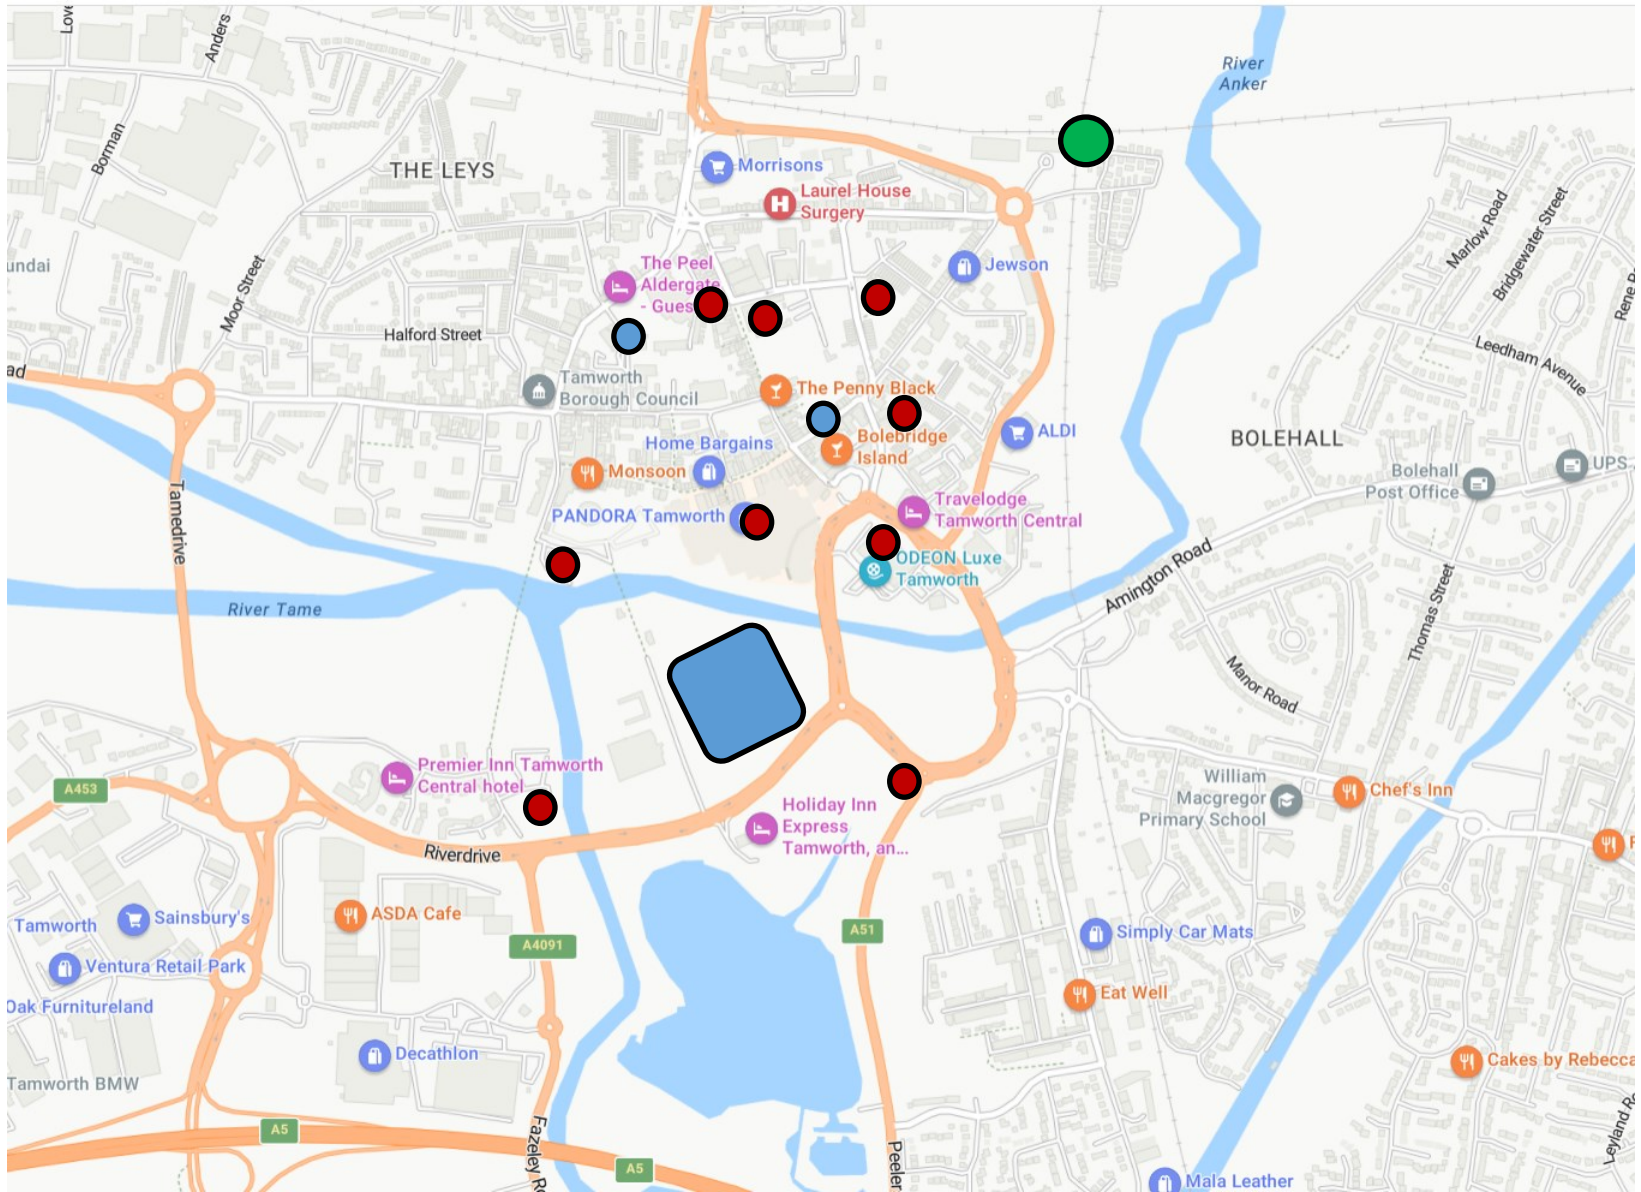

TAMWORTH PRIDE 2023 - TRAVEL & TRANSPORT INFORMATION MAP

KEY

-  Pride Arena
-  Tamworth Train Station
-  Tamworth Main Bus Stations
-  Public Car Parking Locations (Charges may apply)